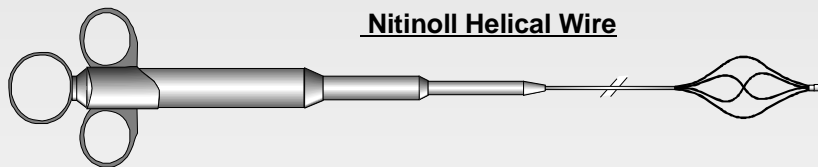

STONE BASKET

Helical and Flat wire Stone Basket

GTA STONE BASKET retrieval is particularly designed for treatment of ureter stones.

Available with two different configurations:
With Tip or Tipless both in Nitinol

Nitinol wire offers a kink resistant flexible design for maximum scope deflection

Features:

- < Single-handed operation
- < Excellent basket expansion
- < Excellent pushability
- < Available with Tipless configuration

Nitinol

Order Code Helical Wire	Order Code Flat Wire Tipless	Description	Unit per Box
-	ROM 3112	1.3 Fr-120 cm-4W	1
-	ROM 3212	1.9 Fr-120 cm-4W	1
ROM 1390	ROM 3390	3 Fr-90 cm-4W	1
ROM 1312	ROM 3312	3 Fr-120 cm-4W	1
ROM 1490	ROM 3490	4 Fr-90 cm-4W	1
ROM 1412	ROM 3412	4 Fr-120 cm-4W	1